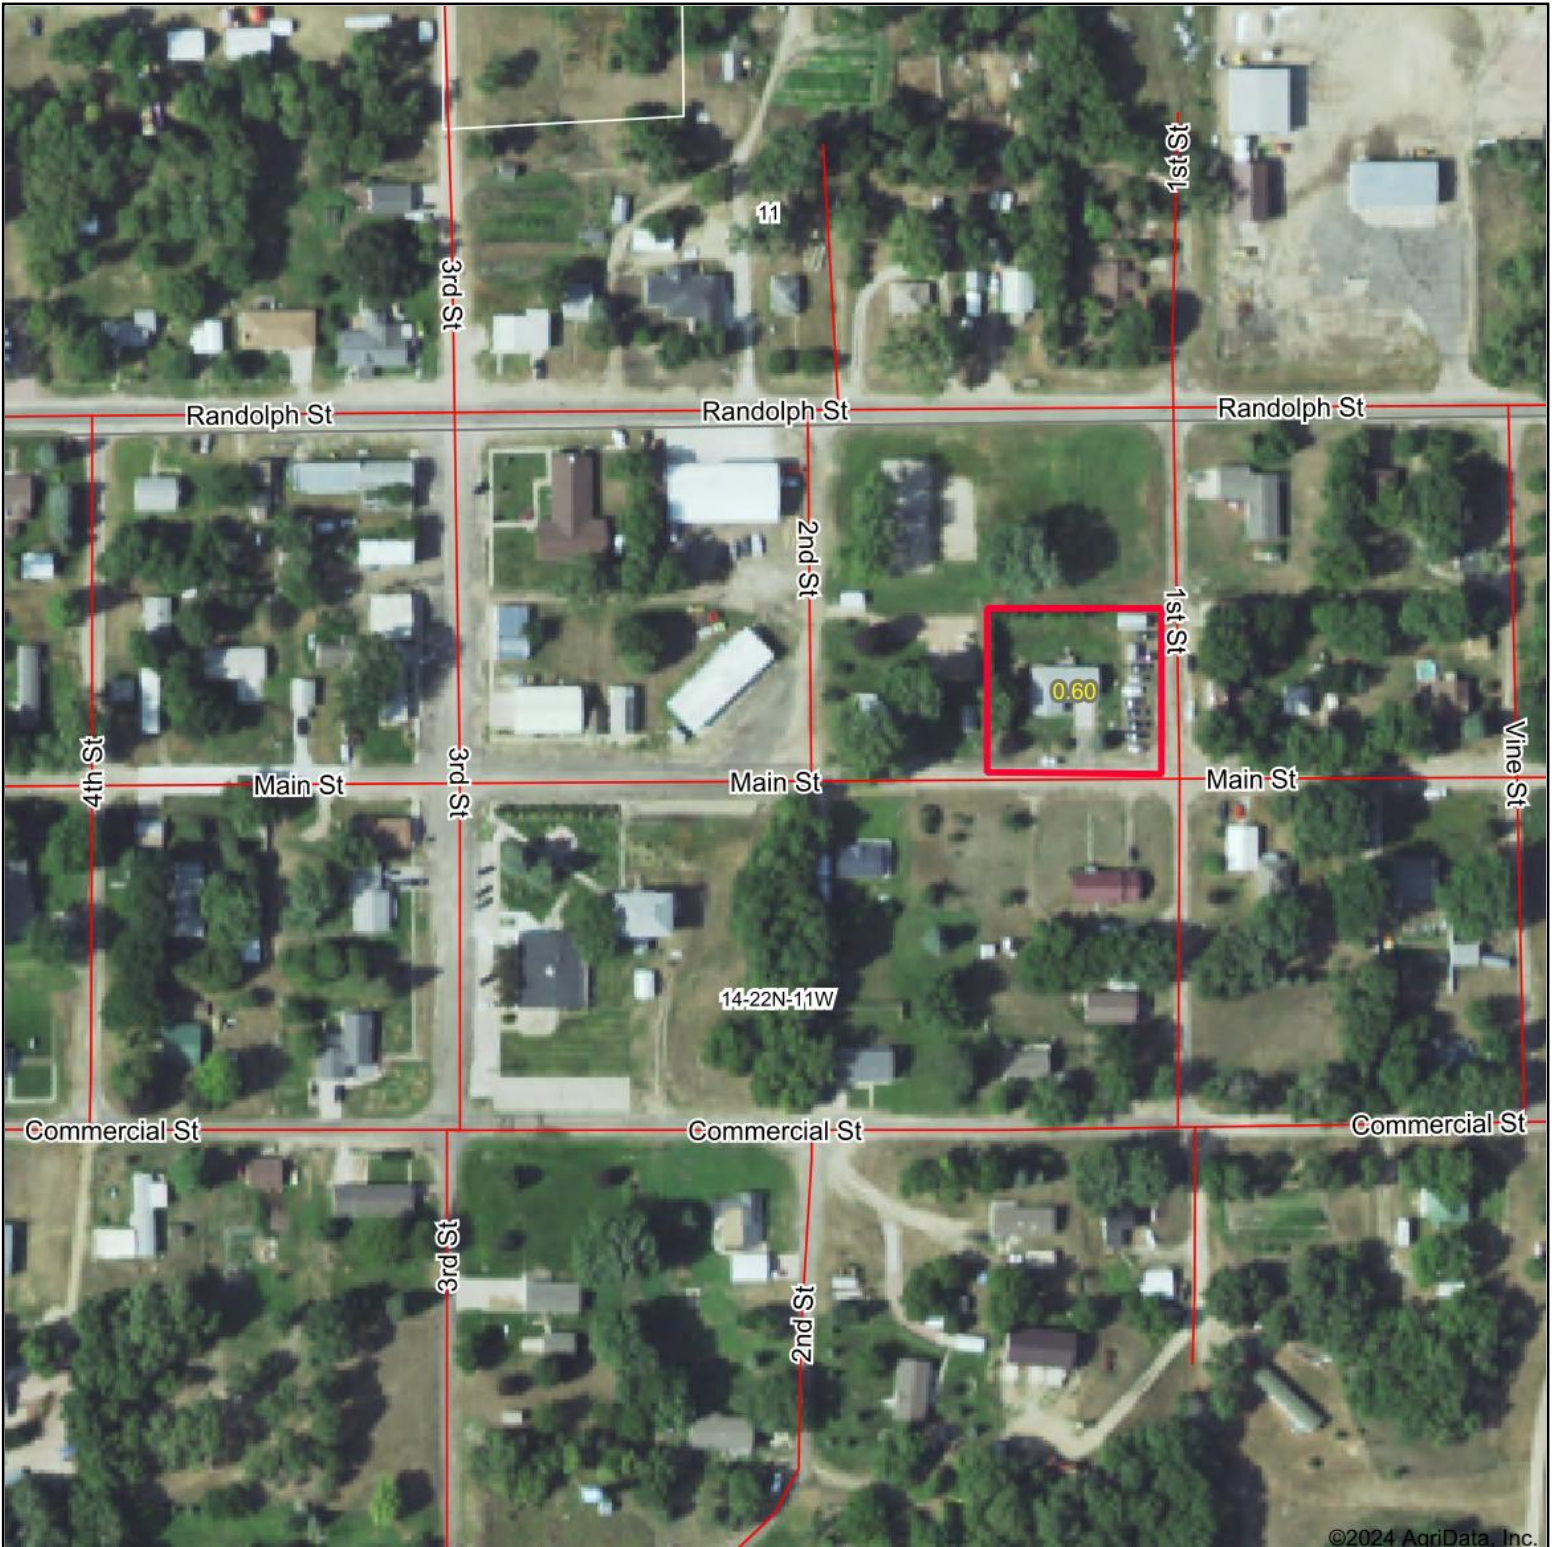

# Aerial Map

Boundary Center: 41° 53' 4.85, -98° 33' 2.51

14-22N-11W  
Wheeler County  
Nebraska

5/15/2024