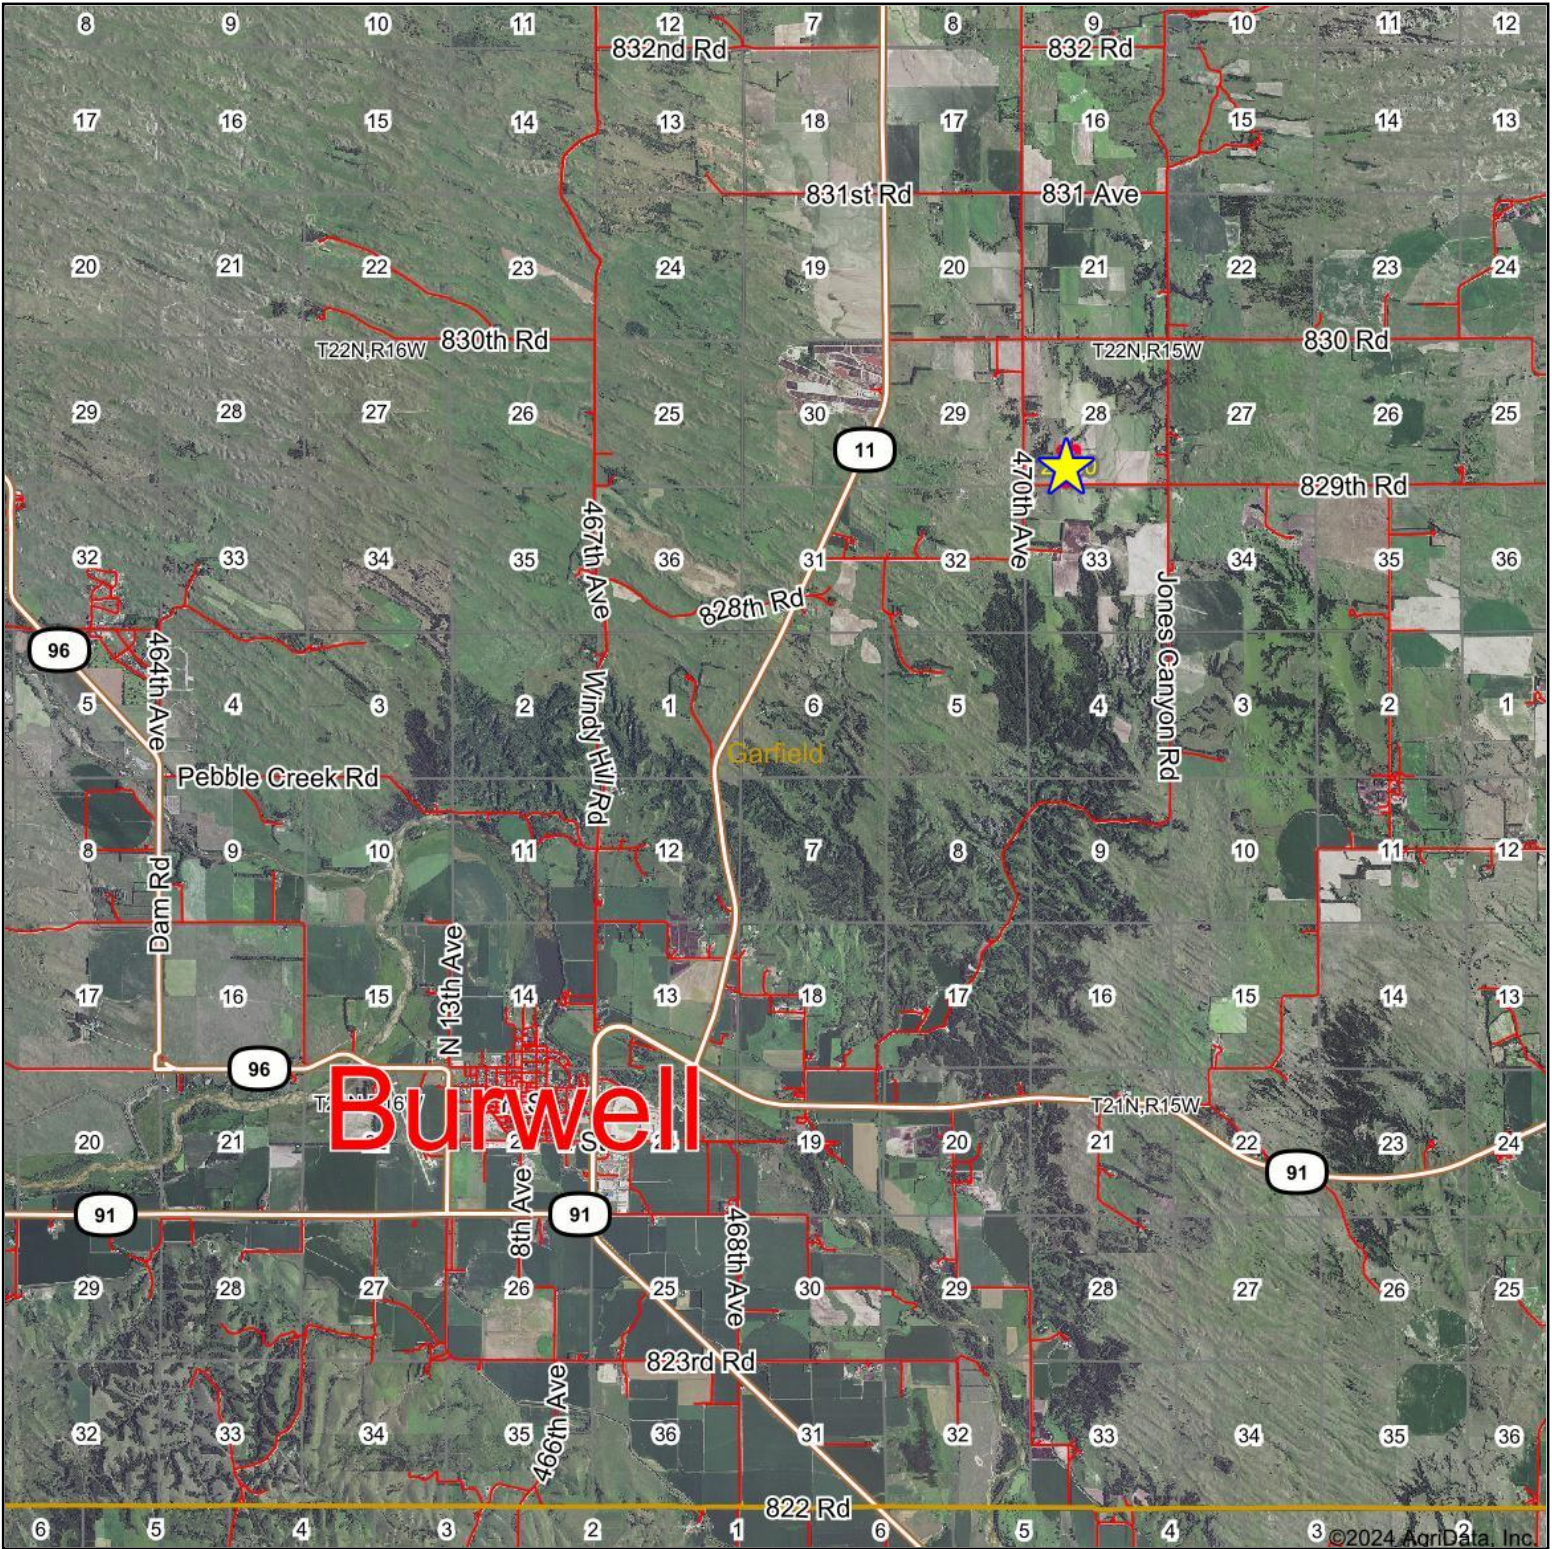

Aerial Map

Boundary Center: 41° 50' 37.54, -99° 3' 46.37

28-22N-15W
Garfield County
Nebraska

7/23/2024