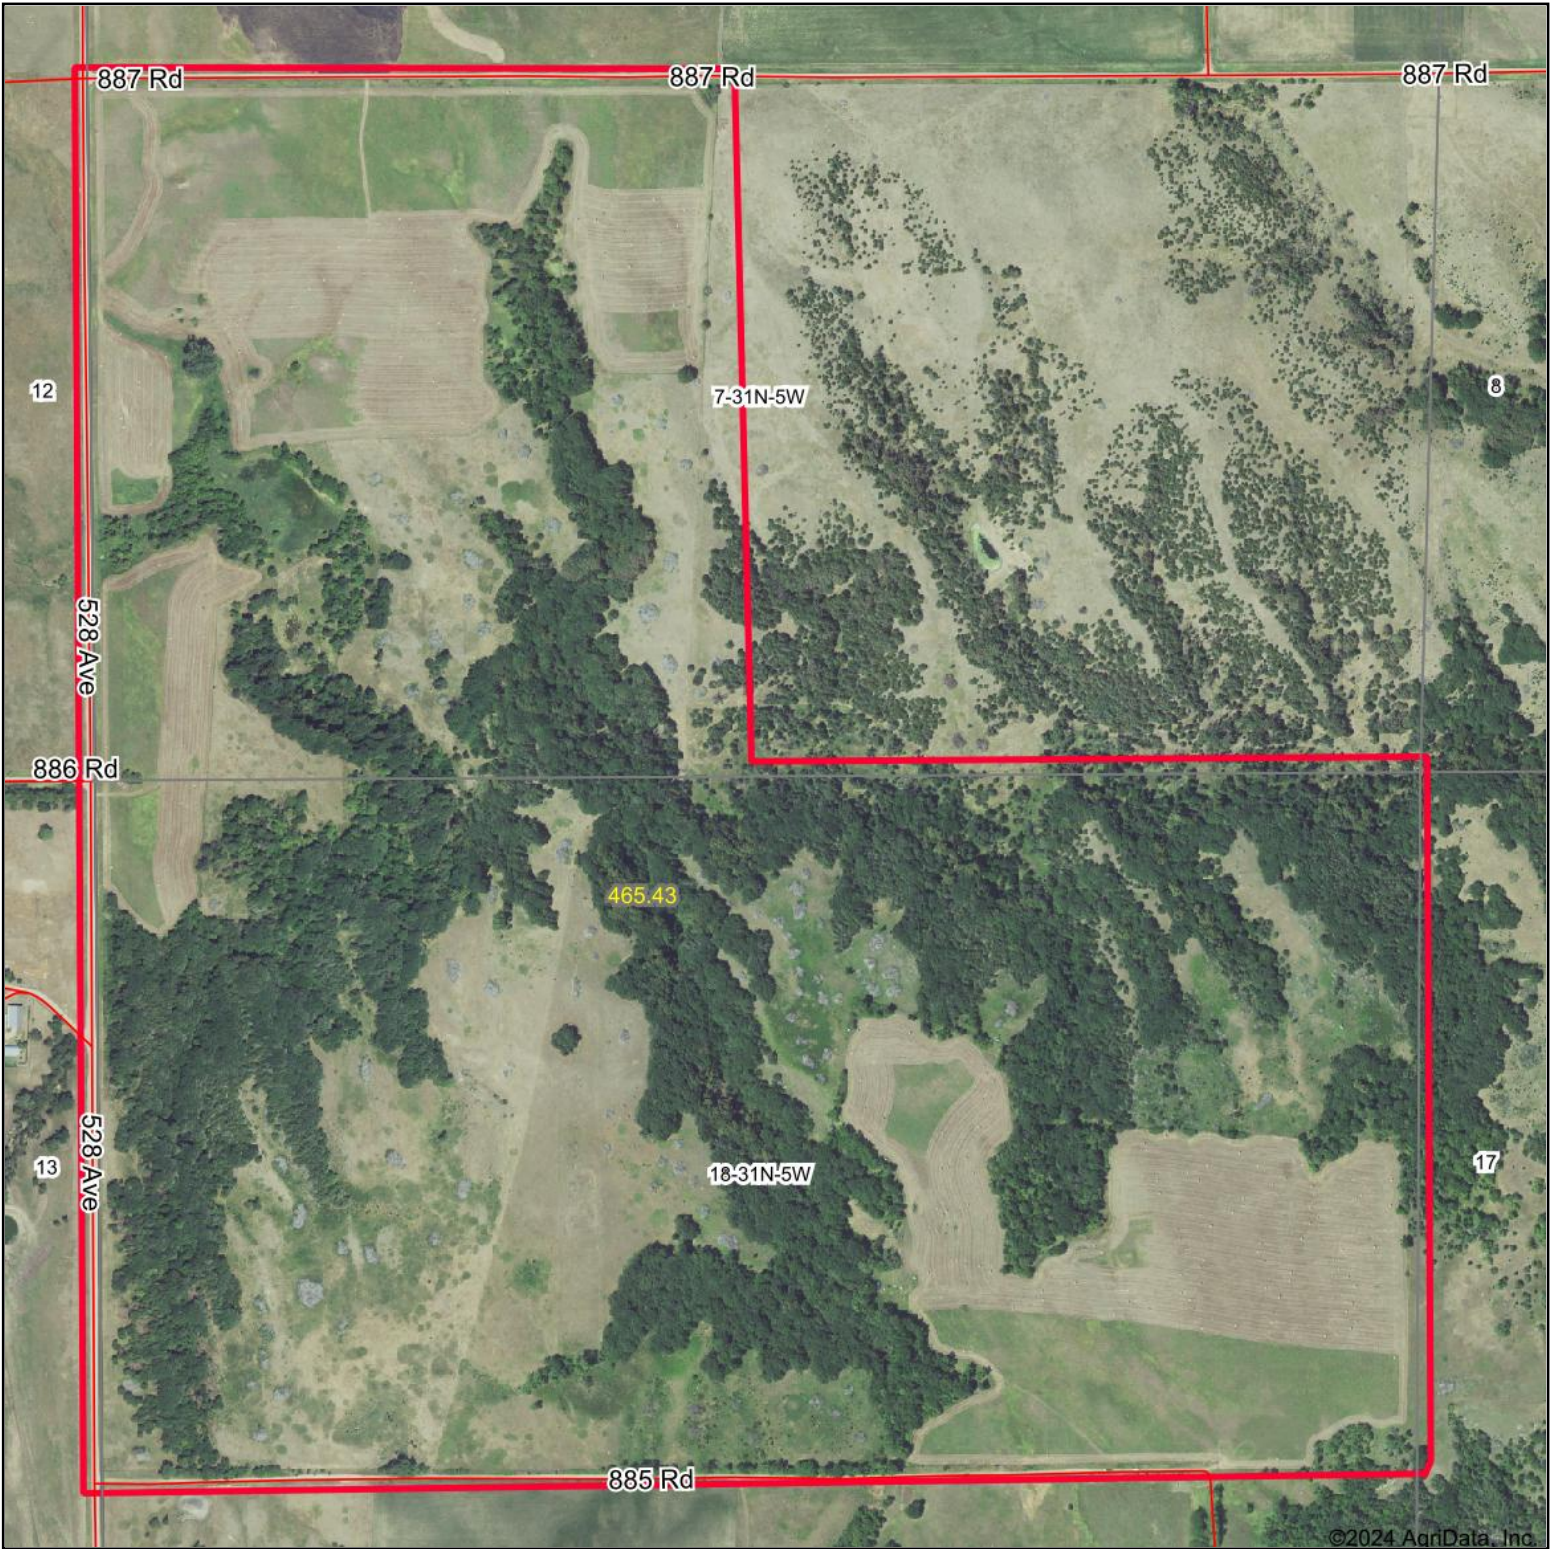

Aerial Map

Boundary Center: 42° 40' 11.23, -97° 56' 41.32

7-31N-5W
Knox County
Nebraska

Maps Provided By:

CUSTOMIZED ONLINE MAPPING
© AgriData, Inc. 2023 www.AgriDataInc.com

7/18/2024