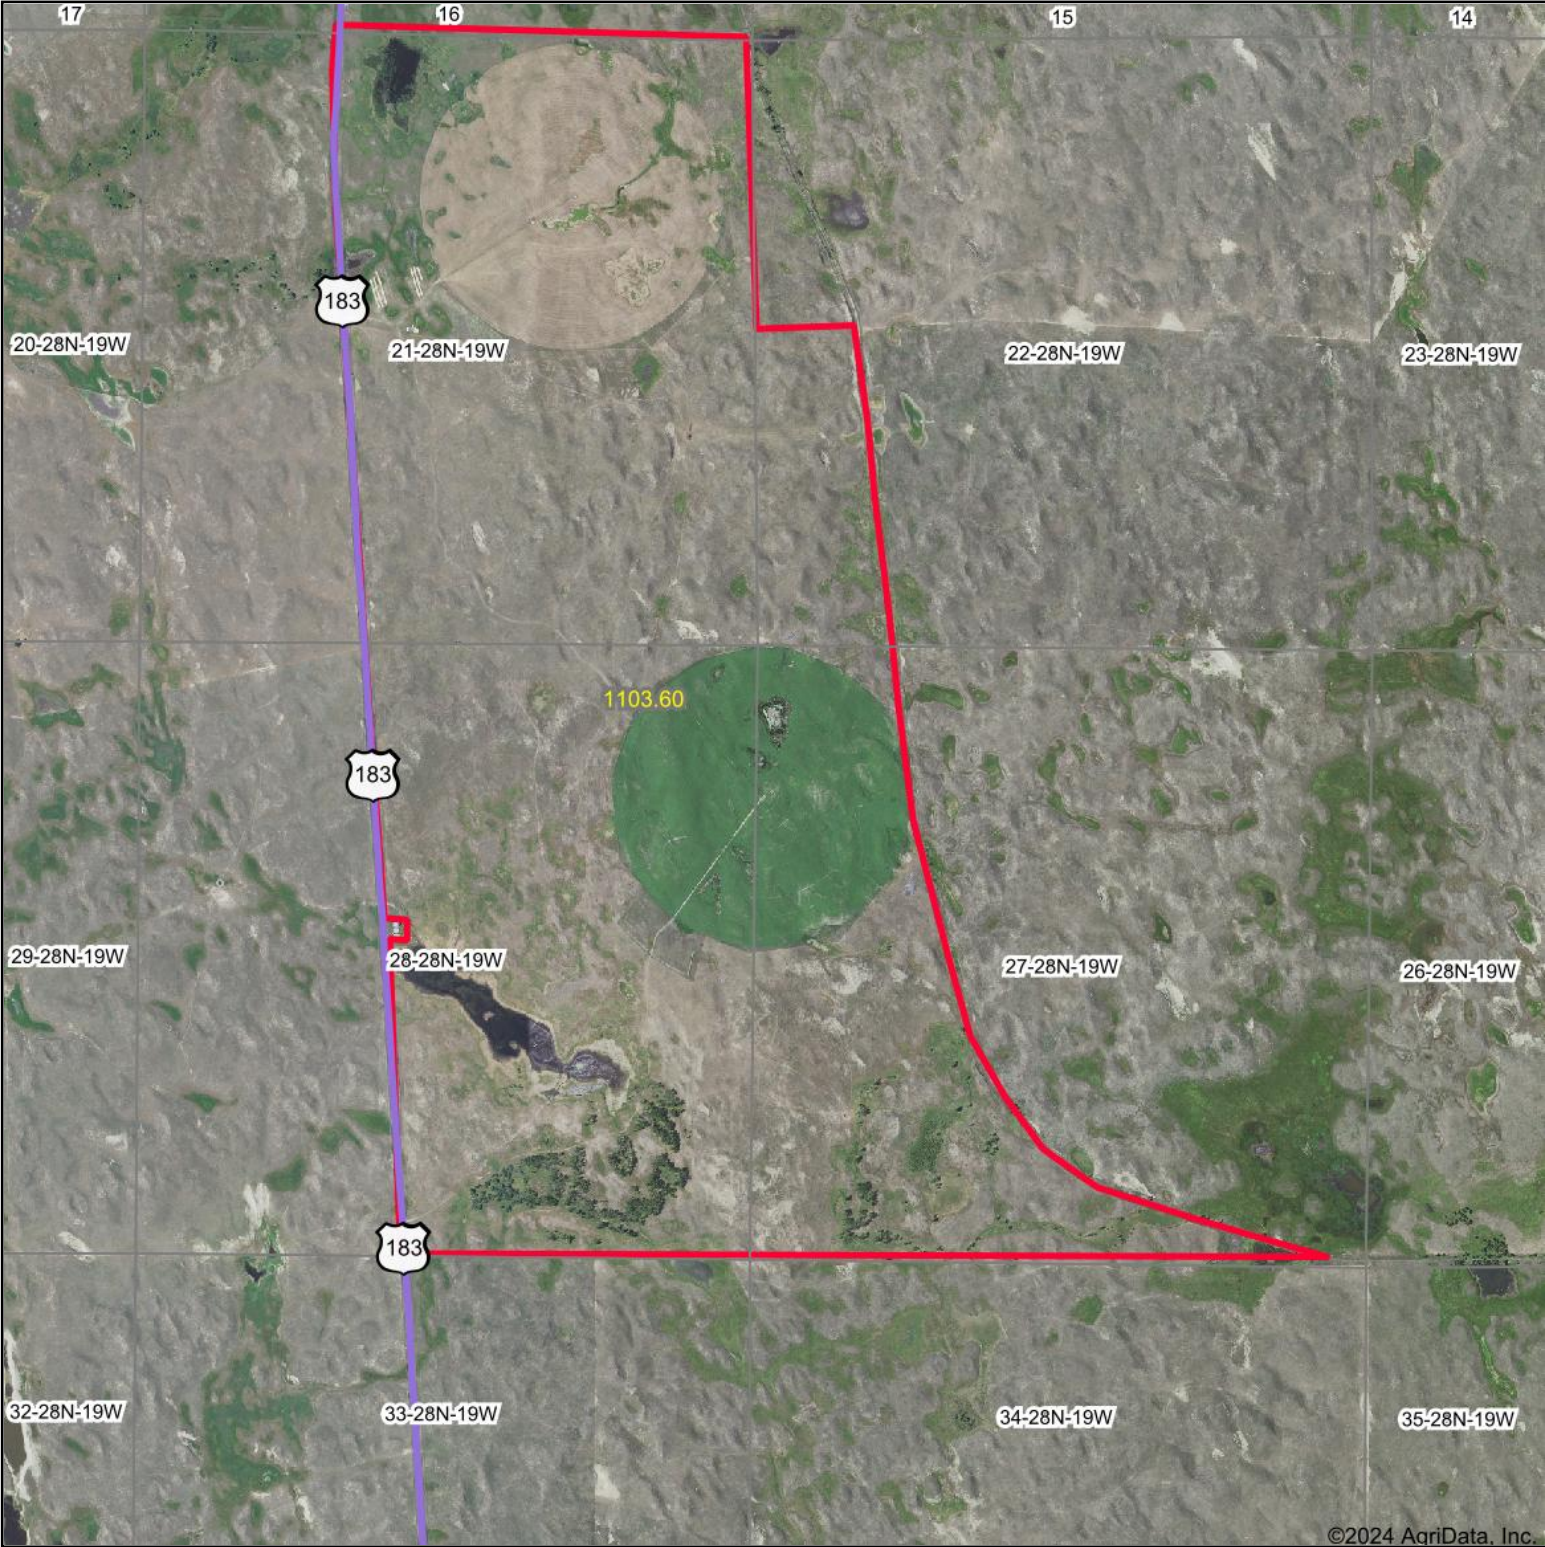

Aerial Map

©2024 AgriData, Inc.

Boundary Center: 42° 22' 34.69, -99° 31' 29.62

REAL ESTATE SALES AND MANAGEMENT
CABIN REALTY
& AG SERVICES INC.
Maps Provided By:

CUSTOMIZED ONLINE MAPPING
© AgriData, Inc. 2023 www.AgriDataInc.com

22-28N-19W
Rock County
Nebraska

12/2/2024