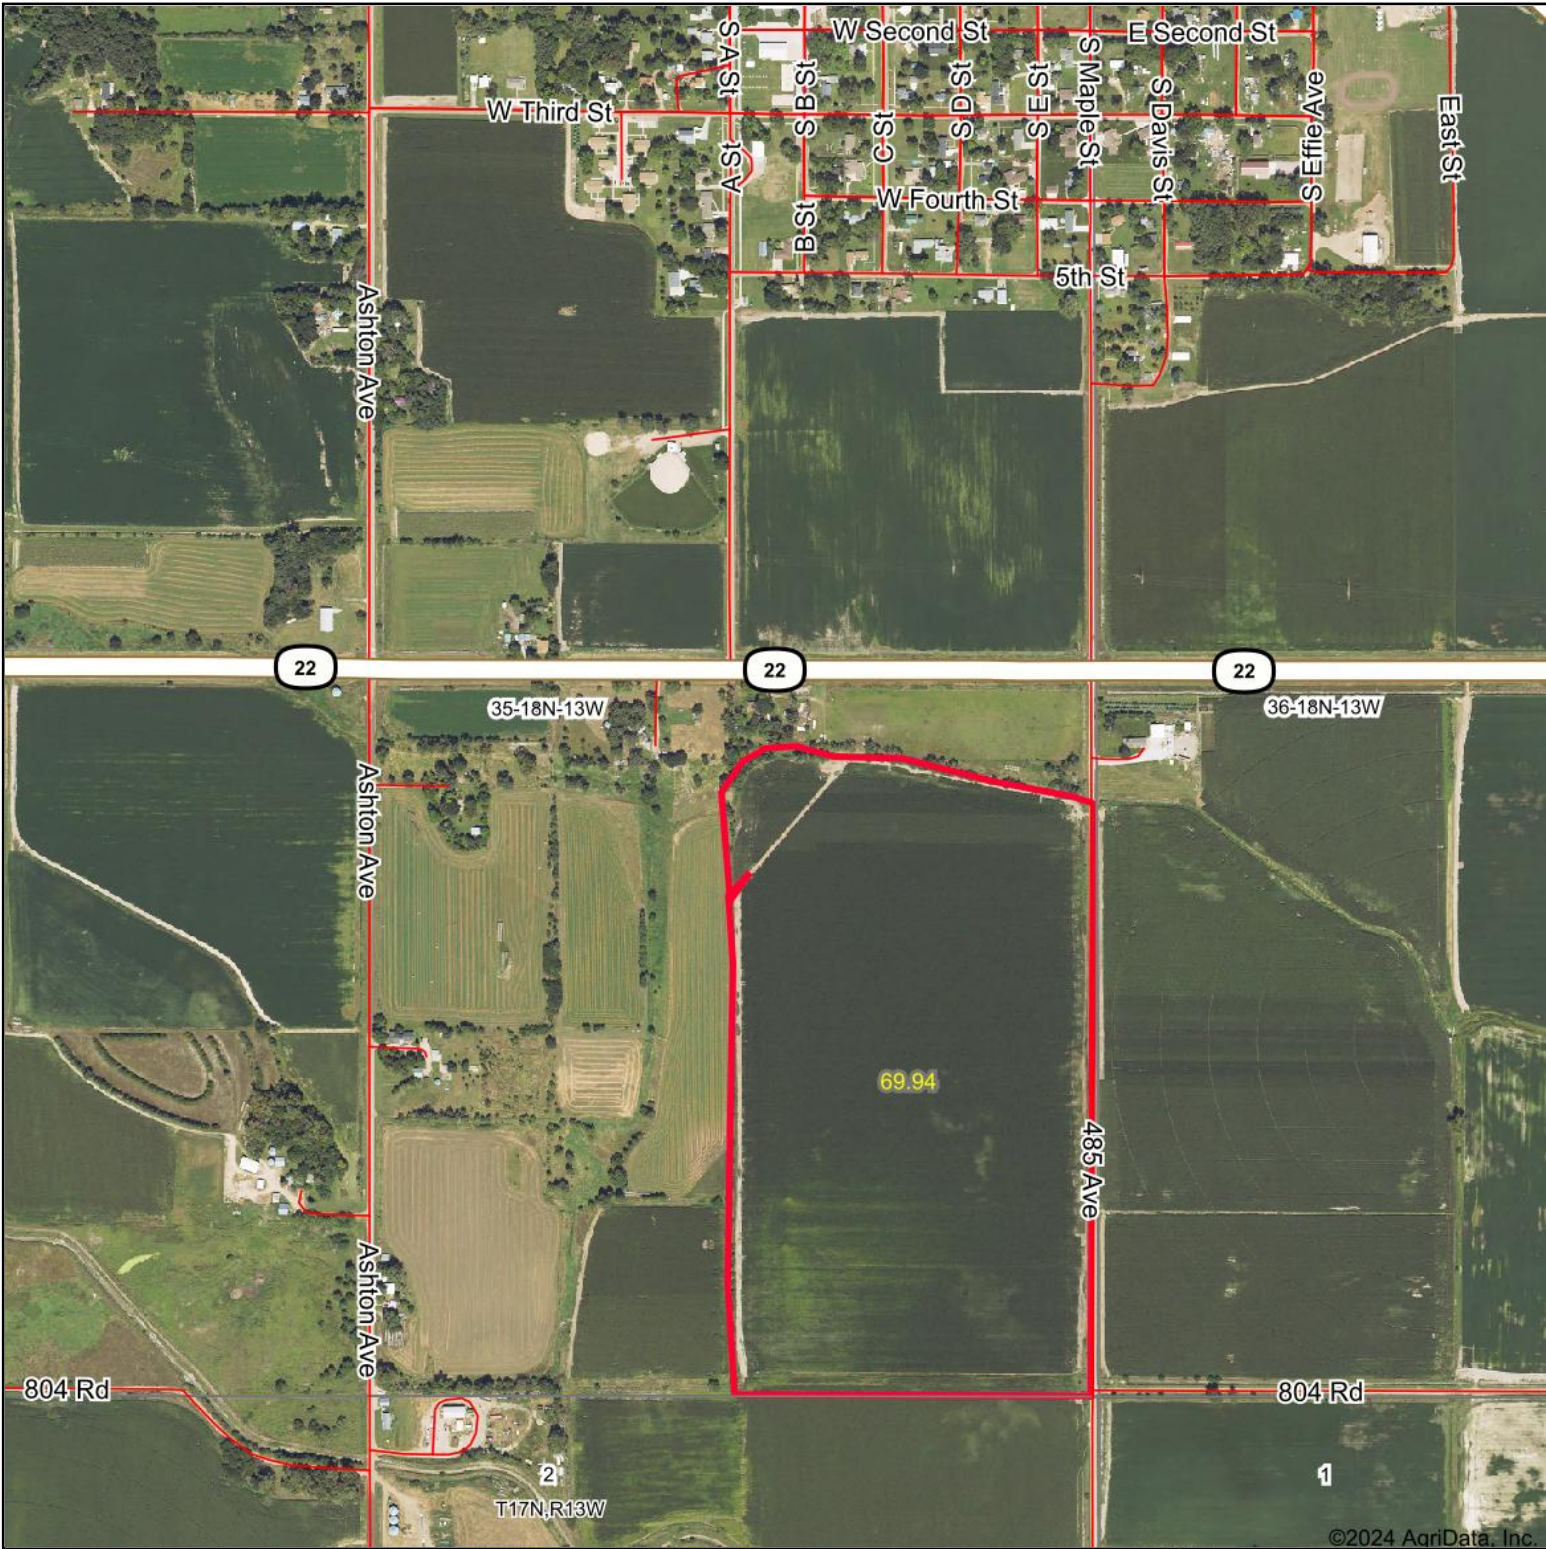

Aerial Map

Boundary Center: 41° 29' 2.42, -98° 46' 21.7

35-18N-13W
Valley County
Nebraska

REAL ESTATE SALES AND MANAGEMENT
CABIN REALTY
 & AG SERVICES INC.

Maps Provided By:
surety
 CUSTOMIZED ONLINE MAPPING