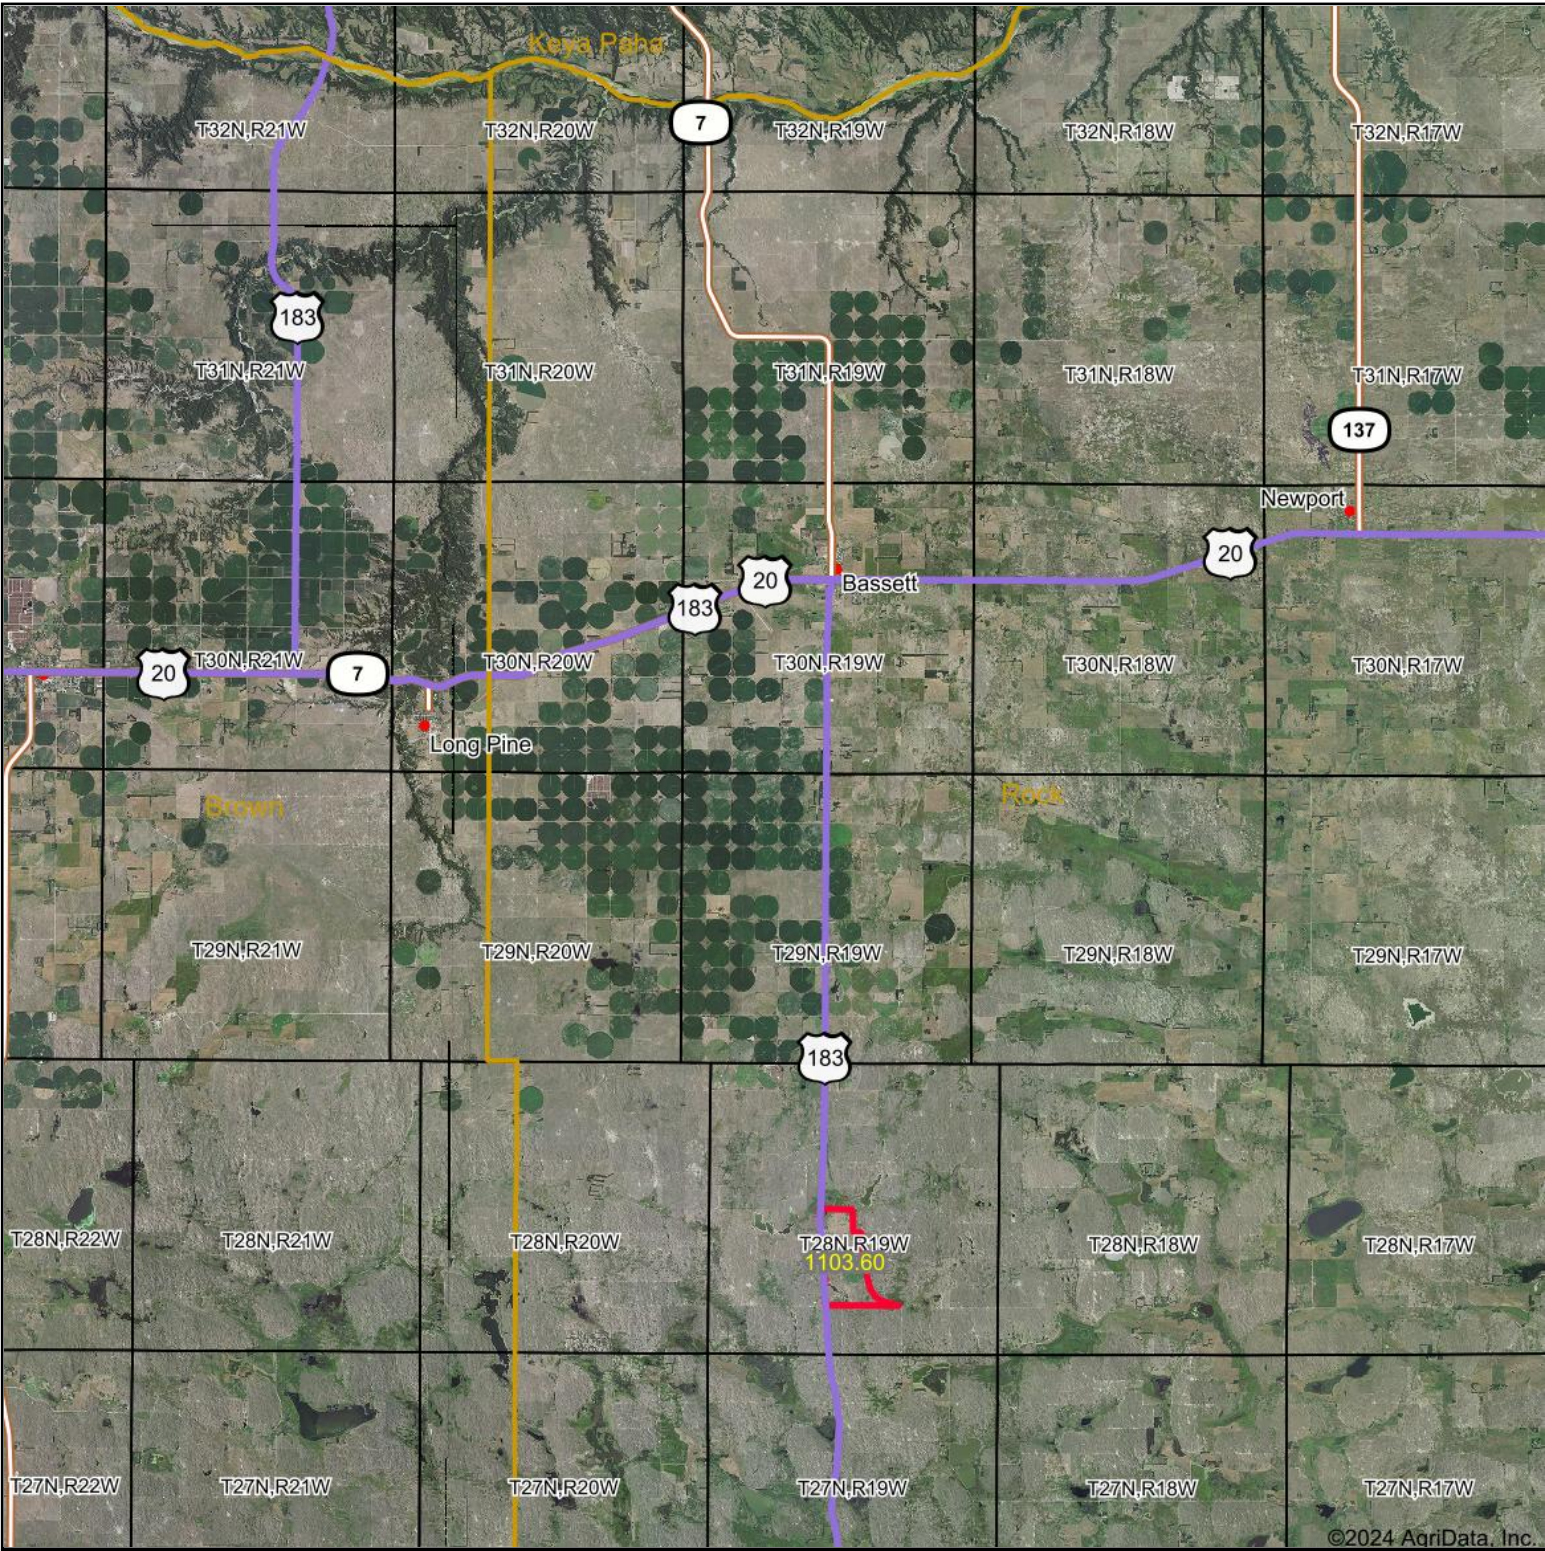

Aerial Map

Boundary Center: 42° 22' 34.69, -99° 31' 29.62

REAL ESTATE SALES AND MANAGEMENT
CABIN REALTY
& AG SERVICES INC.
Maps Provided By:

CUSTOMIZED ONLINE MAPPING
© AgriData, Inc. 2023 www.AgriDataInc.com

22-28N-19W
Rock County
Nebraska

12/2/2024