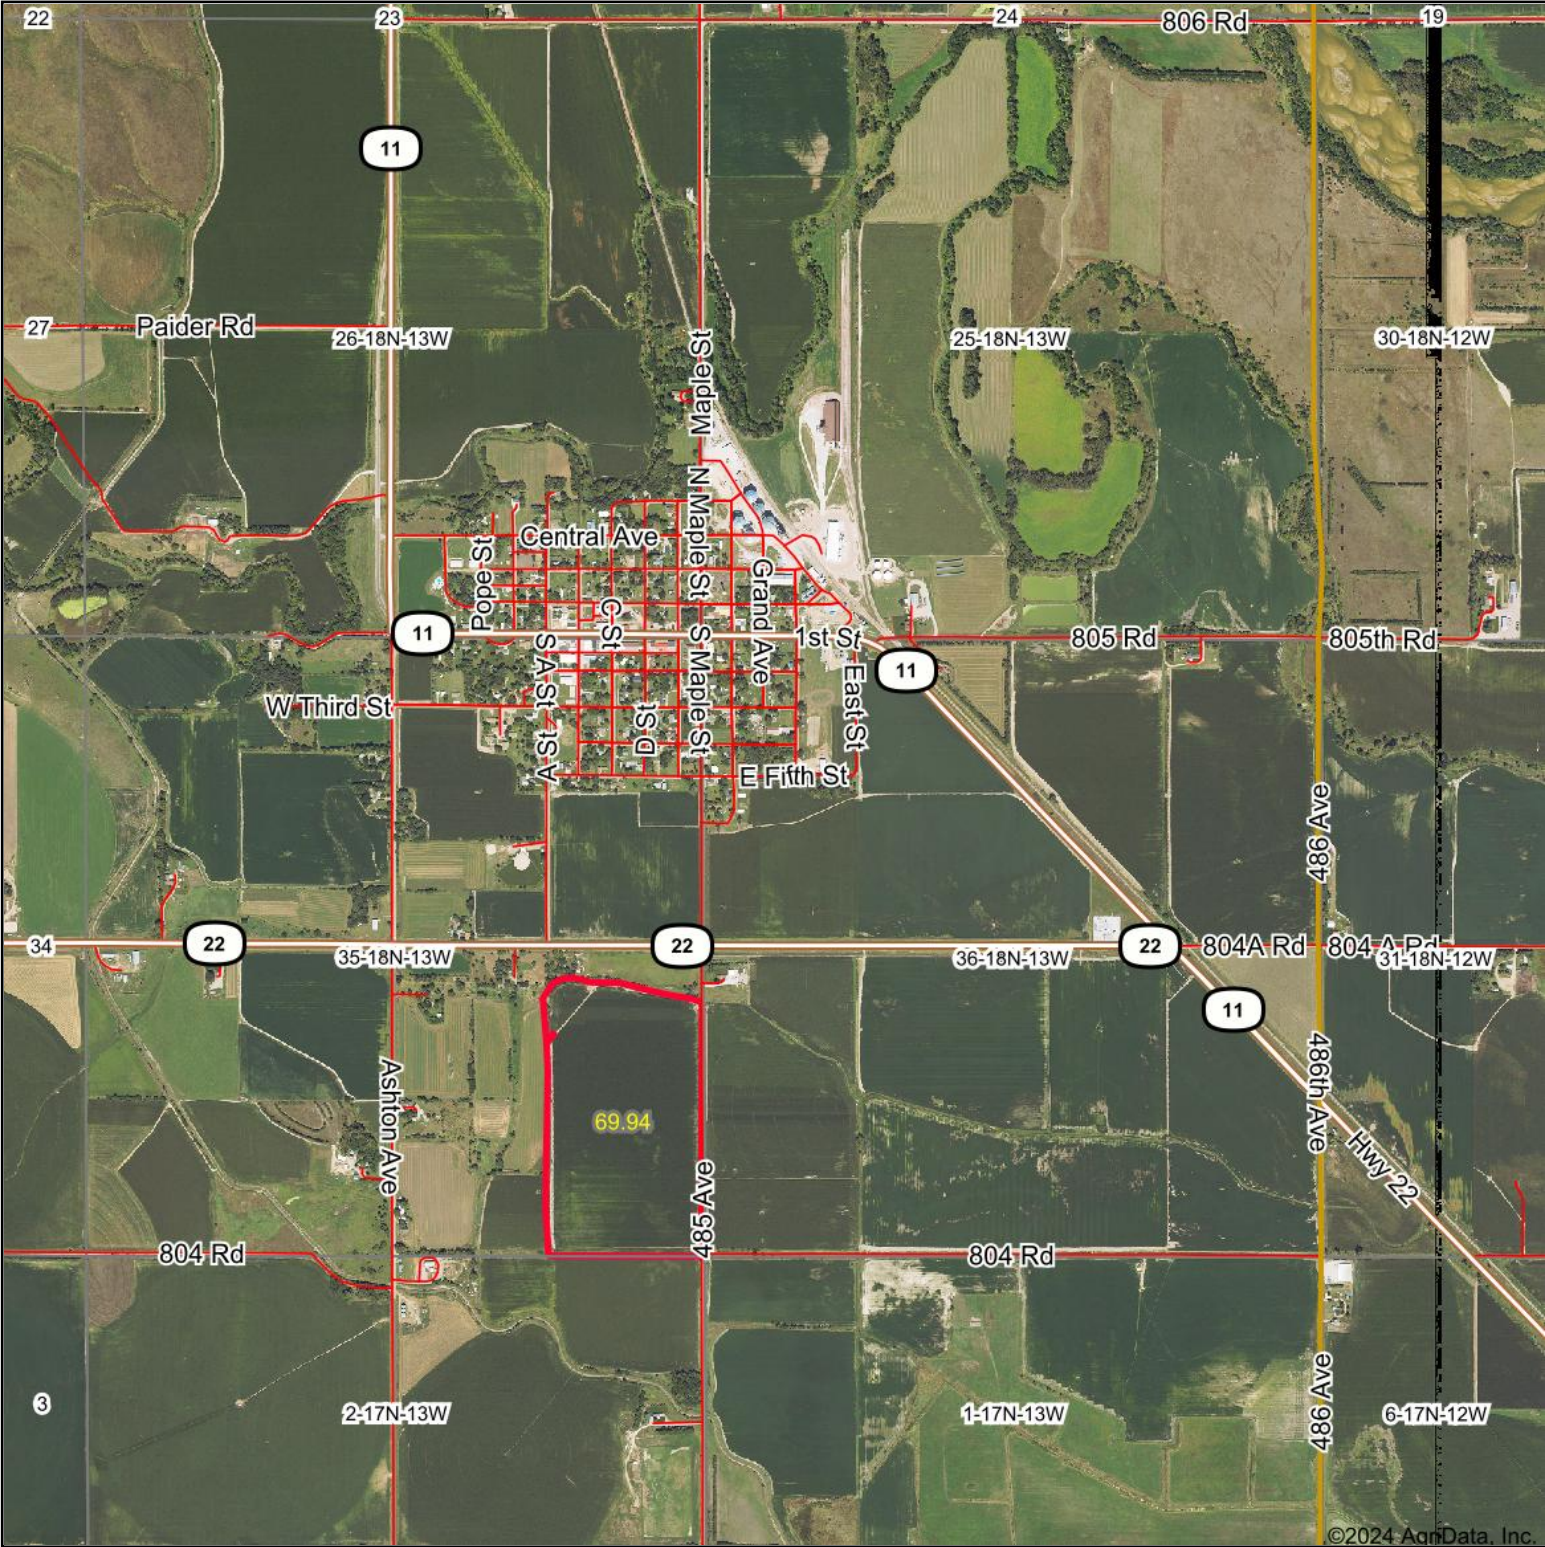

Aerial Map

Boundary Center: 41° 29' 2.42, -98° 46' 21.7

35-18N-13W
Valley County
Nebraska

REAL ESTATE SALES AND MANAGEMENT
CABIN REALTY
 & AG SERVICES INC.
 Maps Provided By:

 CUSTOMIZED ONLINE MAPPING
 © AgriData, Inc. 2023 www.AgriDataInc.com

12/20/2024