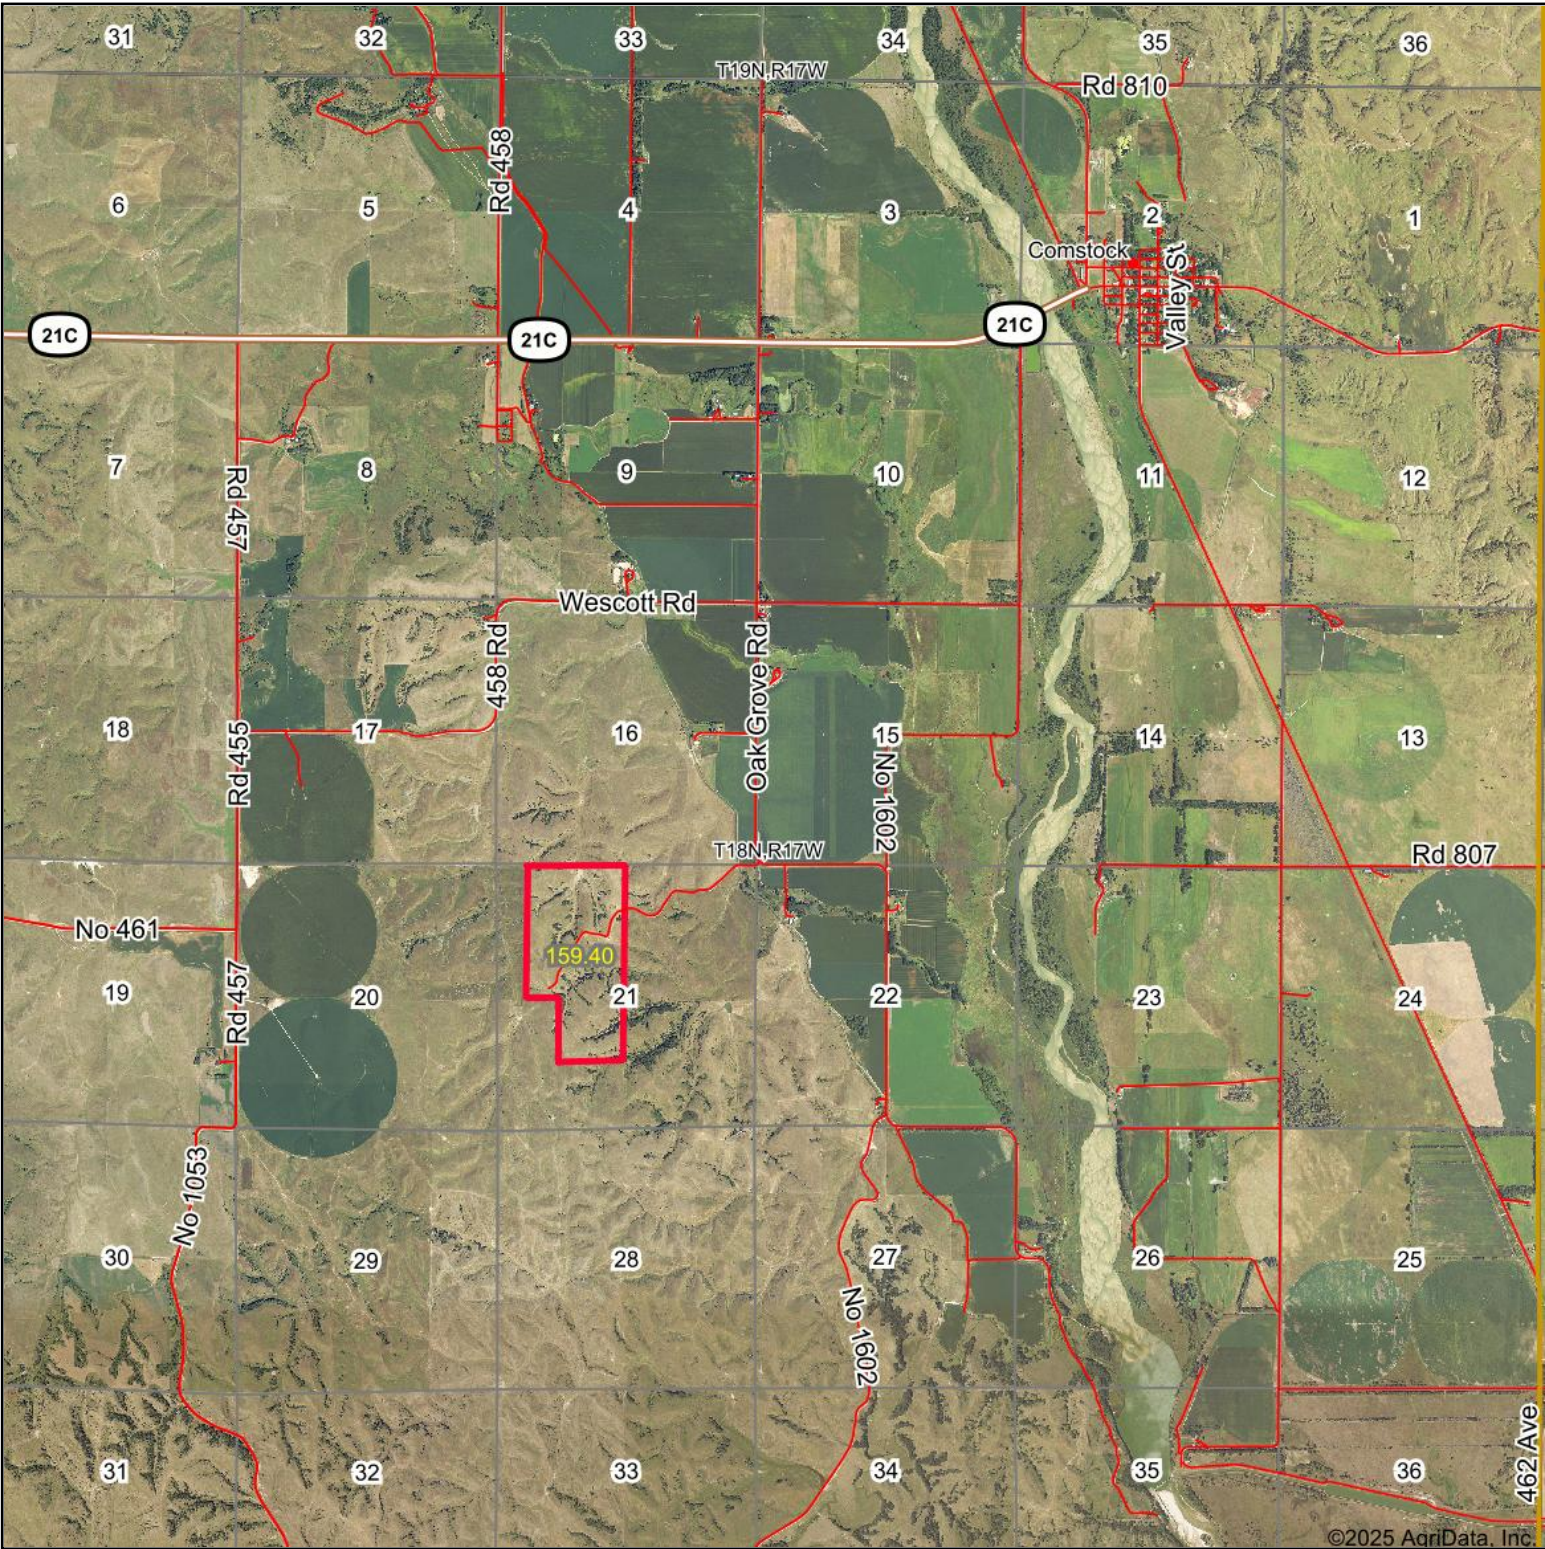

Aerial Map

Boundary Center: 41° 31' 8.24, -99° 17' 0.75

21-18N-17W
Custer County
Nebraska

REAL ESTATE SALES AND MANAGEMENT
CABIN REALTY
& AG SERVICES INC.
Maps Provided By:
surety
CUSTOMIZED ONLINE MAPPING
© AgriData, Inc. 2023 www.AgriDataInc.com