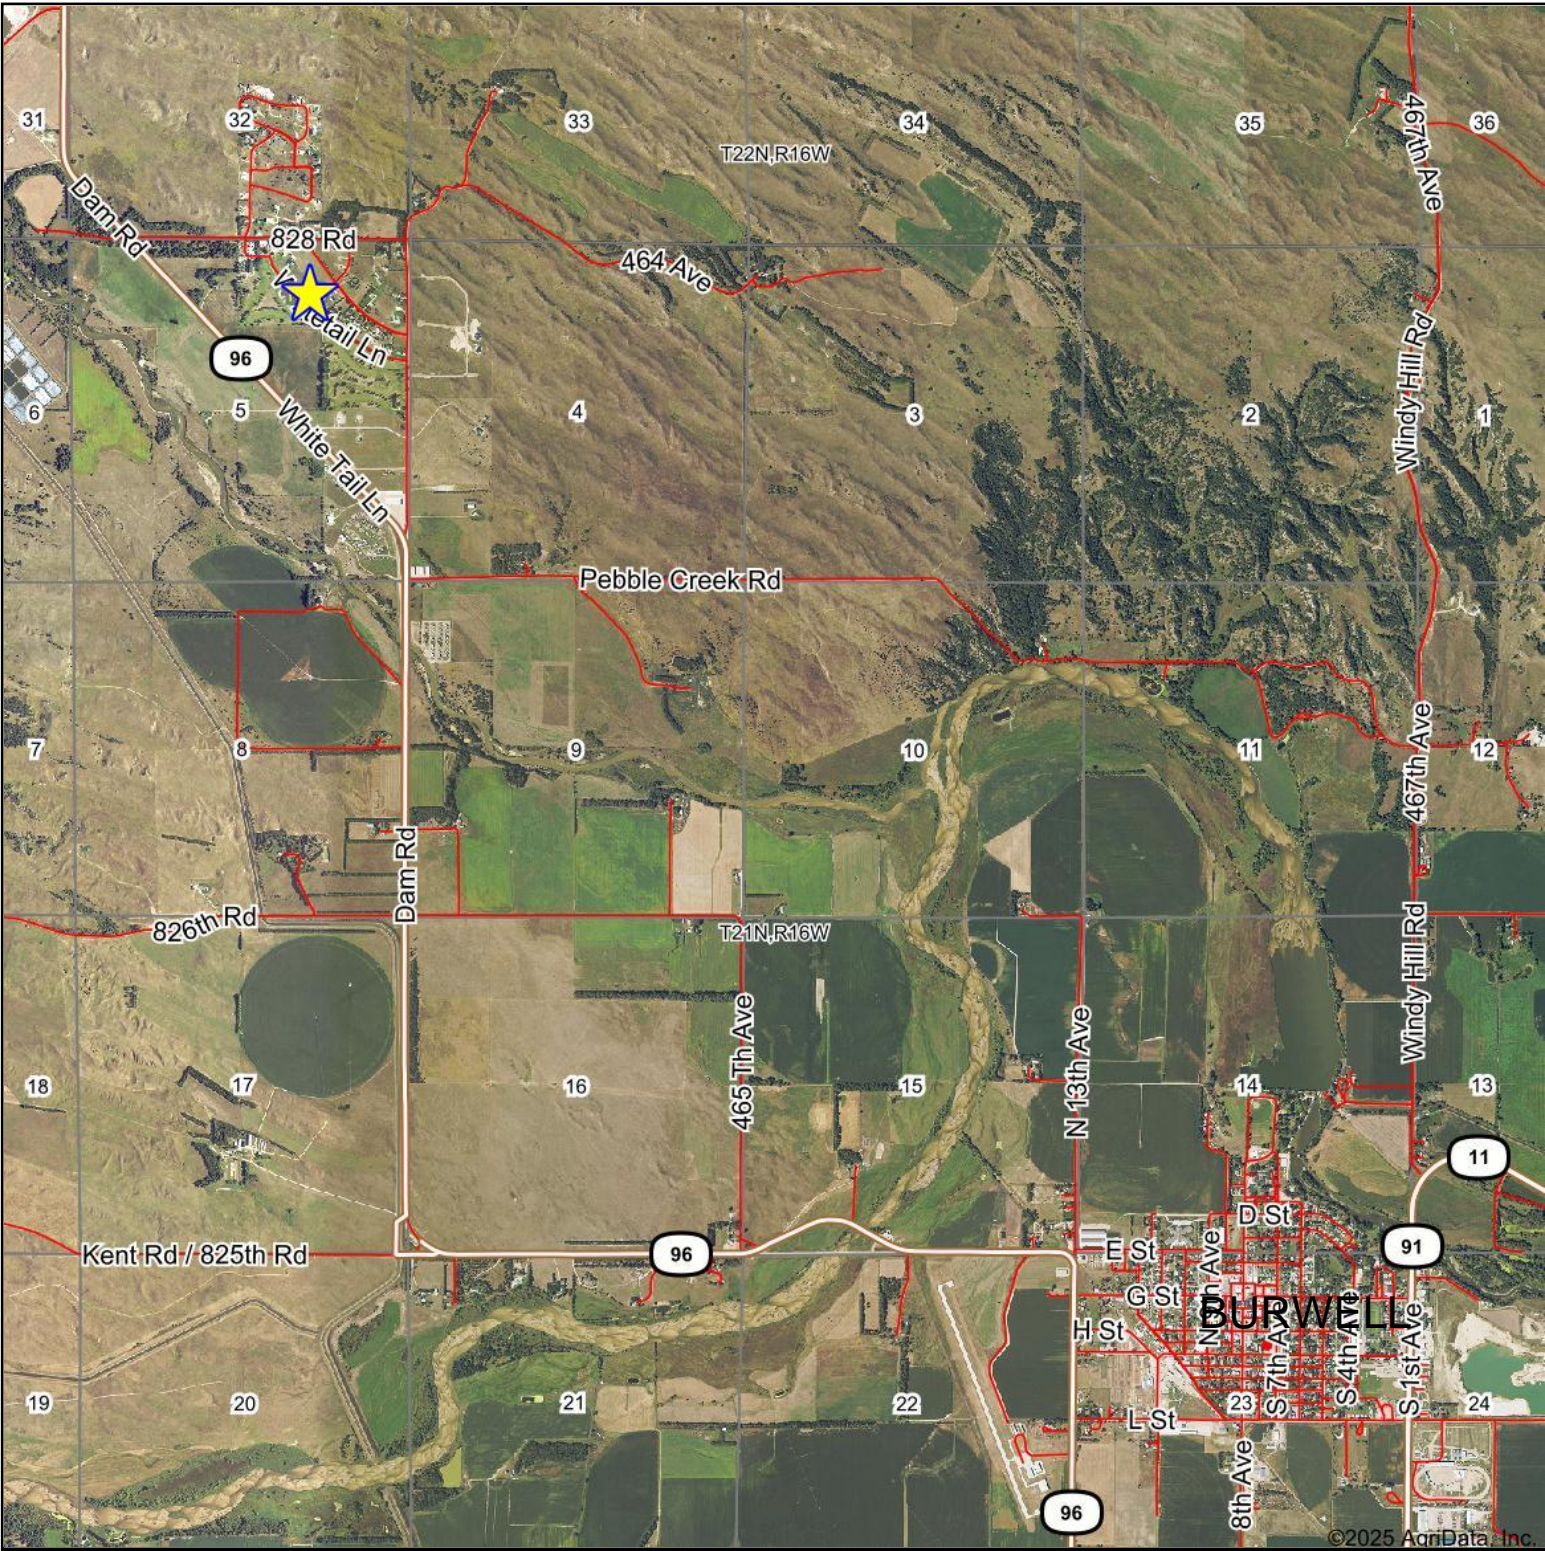

Aerial Map

Boundary Center: 41° 49' 30.28, -99° 11' 21.11

5-21N-16W
Garfield County
Nebraska

2/6/2025